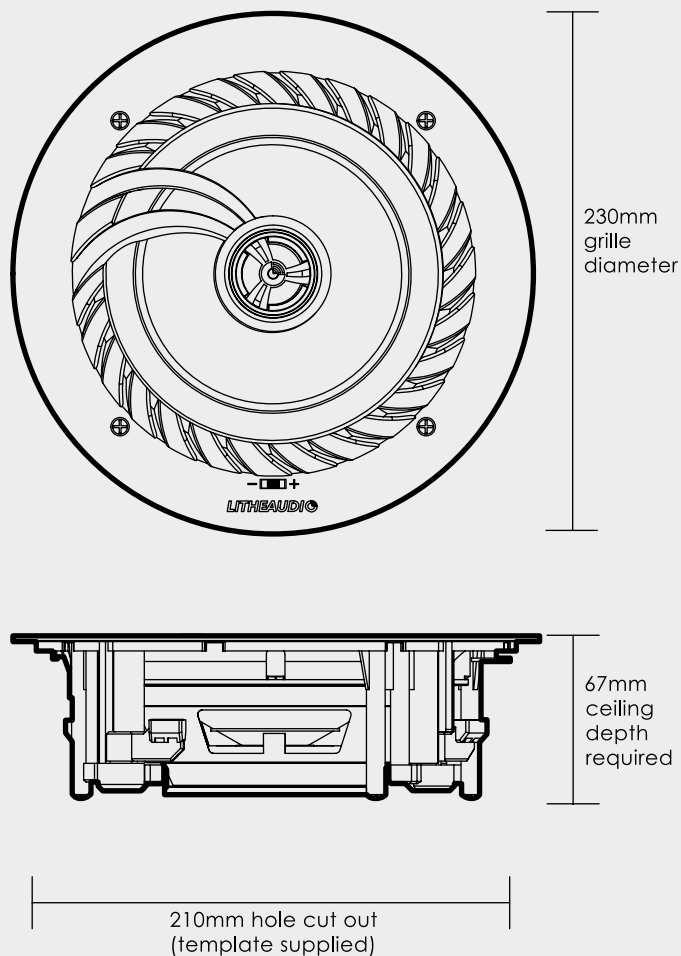

PASSIVE LOW PROFILE

CEILING SPEAKER

LOW PROFILE

This Lithe Audio Ceiling Speaker is the perfect audio solution for your bathroom. Lower 67mm profile and the same great sound, for those more difficult places to install speakers.

Our designers have crafted a product that combines practicality with that wow factor your bathroom deserves.

LITHEAUDIO

SPECIFICATIONS / FEATURES

Speaker Spec

Woofer: 6.5" Polypropylene Cone
Tweeter: 0.75" Titanium Cone
Impedance: 8 Ohms
RMS Power: 30W RMS
Sound Quality THD+N 0.009%, 77Hz-20kHz
Sensitivity (1W/1m): 90dB
Audio Sample Rate: 8KHz

210mm cut-out diameter
Weight: 1.04kg
Dimensions: (W x D) 234 x 67 mm
Limited Warranty: 2 Year

What's in the box

Passive Low Profile Ceiling Speaker
Frameless Magnetic Grille
Cutting template
Instruction manual