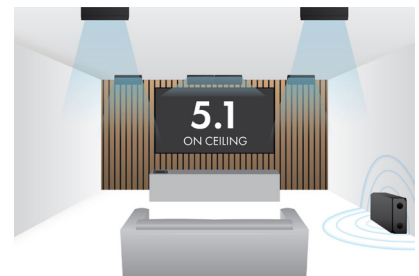

5.1.2 ON-WALL & IN CEILING

5.1.2 IN-CORNER & IN CEILING

7.1 ON-CORNER

7.1 ON CEILING

7.1 ON WALL

5.1 ON CEILING

5.1 ON CEILING

5.1 IN CORNER

3.1 ON WALL

3.1 IN CORNER

3.0 OUTDOOR TV SETUP

2.0 OUTDOOR TV SETUP

FOR ANY SIZE ROOM. INDOOR OR OUTDOOR.