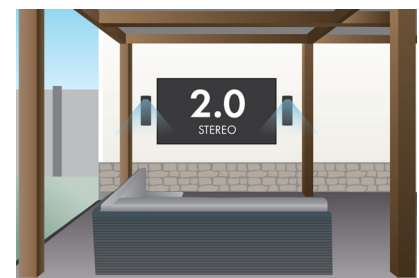

5.1.2 ON-WALL & IN CEILING

5.1.2 IN-CORNER & IN CEILING

7.1 ON-CORNER

7.1 ON CEILING

7.1 ON WALL

5.1 ON CEILING

5.1 ON CEILING

5.1 IN CORNER

3.1 ON WALL

3.1 IN CORNER

3.0 OUTDOOR TV SETUP

2.0 OUTDOOR TV SETUP

FOR ANY SIZE ROOM. INDOOR OR OUTDOOR.