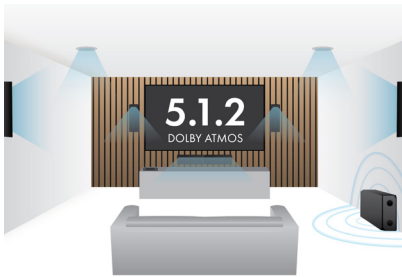

LIMITLESS CINEMA POSSIBILITIES

Transform any space into an extraordinary home cinema with the flexibility of the IO1. Whether you're cozying up in a quaint attic, spreading out in a spacious garden, or fitting into an unconventional room shape, the IO1 adapts seamlessly to your unique setting. Indoors or outdoors, large or small, traditional or modern - experience cinematic magic wherever you choose.

3.1 ON WALL

3.1 IN CORNER

3.0 OUTDOOR TV SETUP

2.0 OUTDOOR TV SETUP

FOR ANY SIZE ROOM. INDOOR OR OUTDOOR.