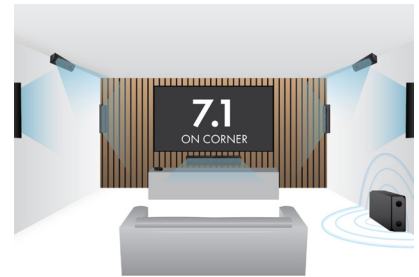

LIMITLESS CINEMA POSSIBILITIES

Transform any space into an extraordinary home cinema with the flexibility of the IO1. Whether you're cozying up in a quaint attic, spreading out in a spacious garden, or fitting into an unconventional room shape, the IO1 adapts seamlessly to your unique setting. Indoors or outdoors, large or small, traditional or modern - experience cinematic magic wherever you choose.

5.1.2 ON-WALL & IN CEILING

5.1.2 IN-CORNER & IN CEILING

7.1 ON-CORNER

7.1 ON CEILING

7.1 ON WALL

5.1 ON CEILING

5.1 ON CEILING

5.1 IN CORNER

3.1 ON WALL

3.1 IN CORNER

3.0 OUTDOOR TV SETUP

2.0 OUTDOOR TV SETUP

FOR ANY SIZE ROOM. INDOOR OR OUTDOOR.