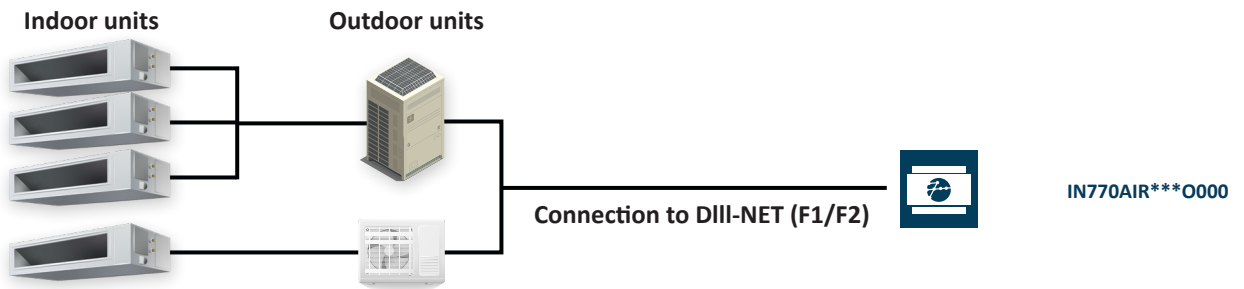

Connected to the Daikin outdoor units

Intesis Air Conditioning Gateways

As a leader in providing advanced integration solutions for HVAC systems, Intesis has become the preferred partner for many HVAC manufacturers, who now include our gateways in their catalogs. Intesis gateways stand out in the market for their reliability, ease of use, and adaptability, enabling seamless integration of HVAC systems into building management systems.

Learn more at www.hms-networks.com/intesis